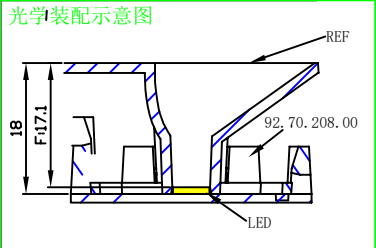

Dimensions in "\*" are critical size  
 Undefined tolerances according to GB/T14486-2008-MT6

(单位: mm)

Light Source	LUMILEDS LUXEON 5050
PlasticHolder	
Metal Adaptor	
Design Angle	P15°
Measured Angle	P16°
Efficiency	