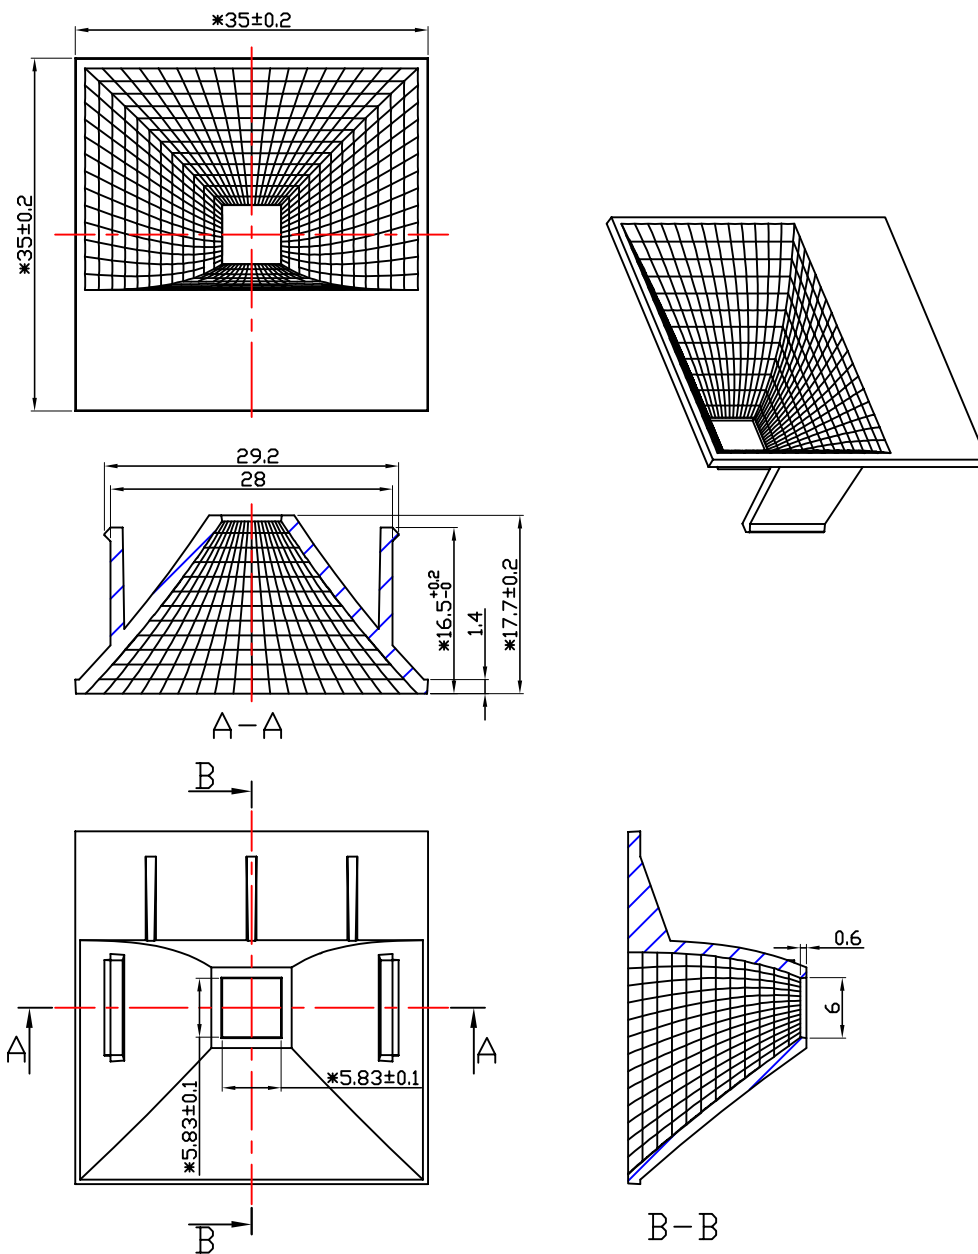

Dimensions in "\*" are critical size  
 Undefined tolerances according to GB/T14486-2008-MT6

(单位: mm)

Light Source	LUMILEDS LUXEON 5050
PlasticHolder	
Metal Adaptor	
Design Angle	P15°
Measured Angle	P16°
Efficiency	